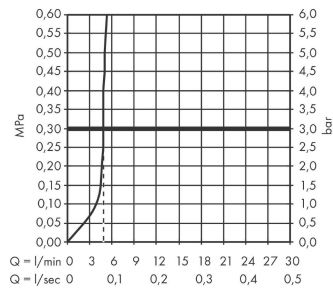

Bidette hand shower 1jet S EcoSmart+ for mixed water with shower holder and shower hose 125 cm

Finish: **Matt White** Article Number: **29232700**

Description

product features

- consists of: bidette hand shower, shut-off valve with integrated shower holder, shower hose
- shower head size: 28 mm
- integrated support function
- maximum flow rate at 3 bar: 5 l/min
- minimum flow pressure: 1 bar
- operating pressure: min. 1 bar/max. 10 bar
- pivot connector prevents hose from tangling
- shower hose with conical nut on both ends
- with non-return valve
- wall supports of metal
- wall mounting: screw fastening
- rinseable screen seal
- not intrinsically safe against backflow
- not suitable for operation in countries with valid EN 1717
- EU taxonomy: max. 6 l/min - Substantial Contribution (SC) possible

Technology

Product image

Scale drawing

Bidette hand shower 1jet S EcoSmart+ for mixed water with shower holder and shower hose 125 cm

Finish: **Matt White** Article Number: **29232700**

Flowchart

Bidette hand shower 1jet S EcoSmart+ for mixed water with shower holder and shower hose 125 cm

Finish: **Matt White** Article Number: **29232700**

Exploded Drawing

Year of production: >10/22

Bidette hand shower 1jet S EcoSmart+ for mixed water with shower holder and shower hose 125 cm

Finish: **Matt White** Article Number: **29232700**