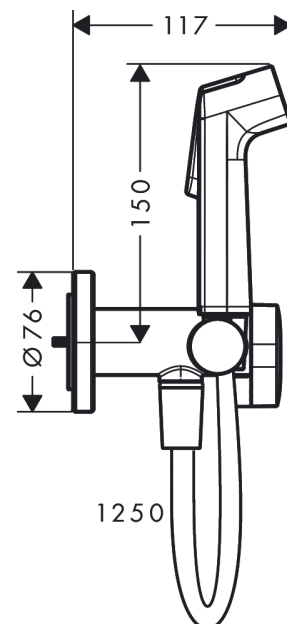

Bidette hand shower 1jet S EcoSmart+ for mixed water with shower holder and shower hose 125 cm

Finish: **Matt White** Article Number: **29232700**

Description

product features

- consists of: bidette hand shower, shut-off valve with integrated shower holder, shower hose
- shower head size: 28 mm
- integrated support function
- maximum flow rate at 3 bar: 5 l/min
- minimum flow pressure: 1 bar
- operating pressure: min. 1 bar/max. 10 bar
- pivot connector prevents hose from tangling
- shower hose with conical nut on both ends
- with non-return valve
- wall supports of metal
- wall mounting: screw fastening
- rinseable screen seal
- not intrinsically safe against backflow
- not suitable for operation in countries with valid EN 1717
- EU taxonomy: max. 6 l/min - Substantial Contribution (SC) possible

Technology

Product image

Scale drawing

Bidette hand shower 1jet S EcoSmart+ for mixed water with shower holder and shower hose 125 cm

Finish: **Matt White** Article Number: **29232700**

Flowchart

Bidette hand shower 1jet S EcoSmart+ for mixed water with shower holder and shower hose 125 cm

Finish: **Matt White** Article Number: **29232700**

Exploded Drawing

Year of production: >10/22

Bidette hand shower 1jet S EcoSmart+ for mixed water with shower holder and shower hose 125 cm

Finish: **Matt White** Article Number: **29232700**

Spare part list

Year of production: >10/22

Pos.	Description	Article Number	PC	PU
1	handle	94564700	60	1
2	handle fixing set	94565000	1	1
3	cartridge, assy	94575000	10	1
4	handshower	94569700	59	1
5	guide	94568000	1	1
6	seal	98058000	1	1
7	shower hose Isiflex'B 1,25 m	28272700	98	1
8	filter packing	94246000	1	1
9	escutcheon	94567700	56	1
10	non return valve	93250000	5	1
11	extension set	94574000	8	1
a	-	29235180	99	1