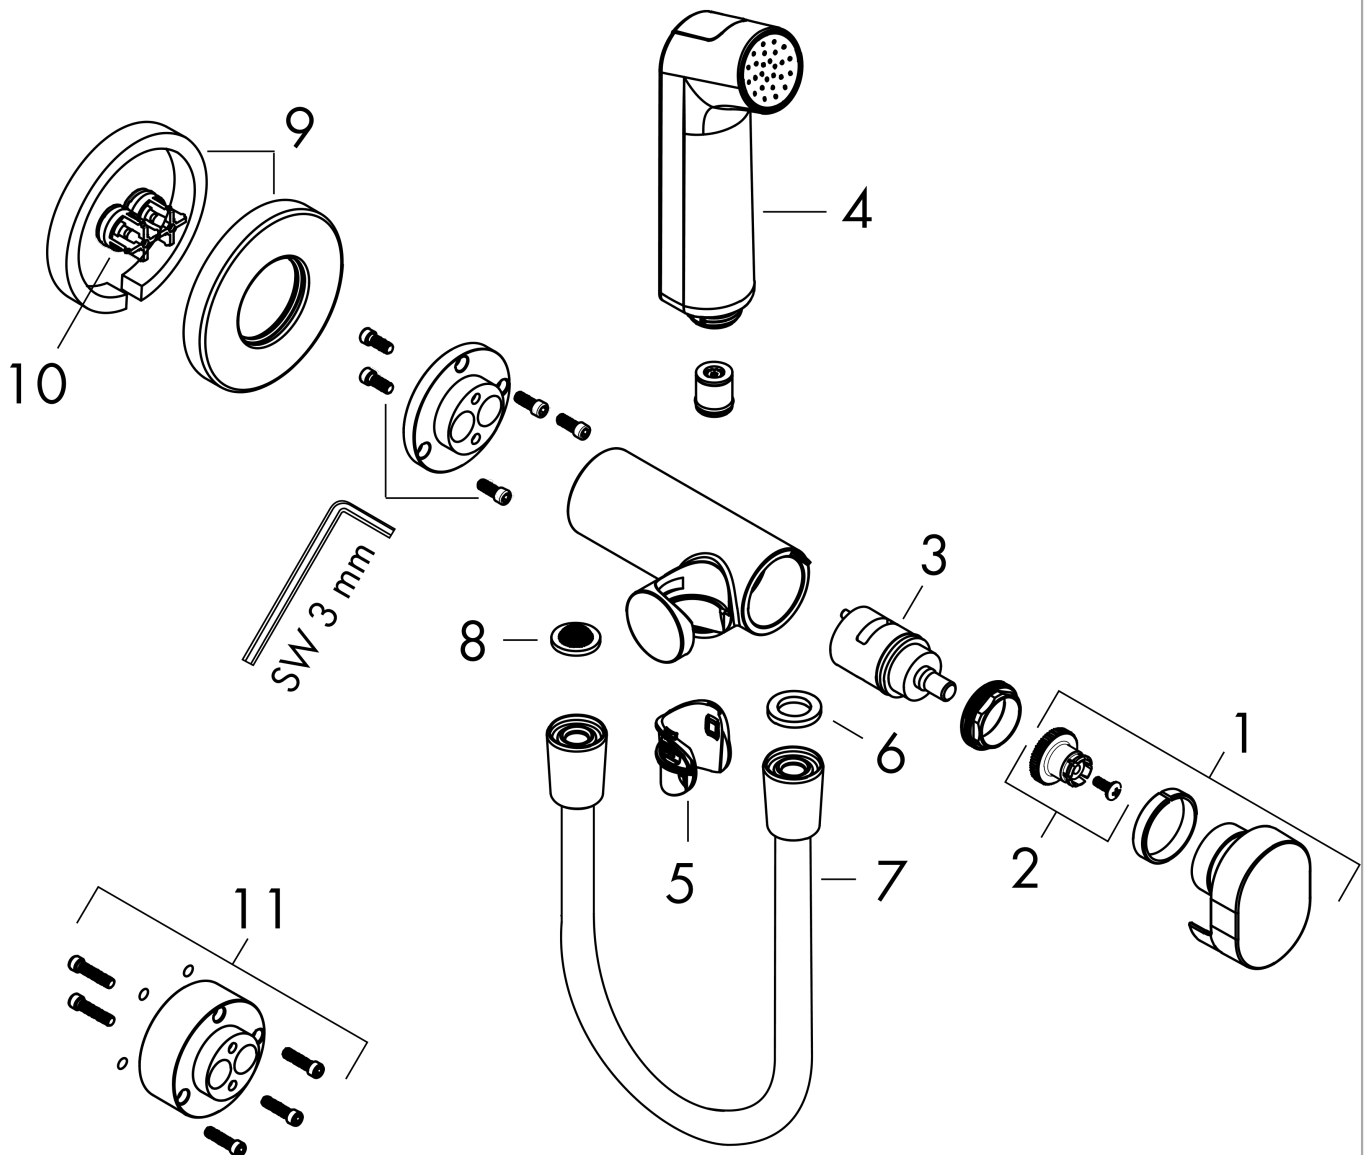

Bidette hand shower 1jet S EcoSmart+ for mixed water with shower holder and shower hose 125 cm

Finish: **Matt White** Article Number: **29232700**

Description

product features

- consists of: bidette hand shower, shut-off valve with integrated shower holder, shower hose
- shower head size: 28 mm
- integrated support function
- maximum flow rate at 3 bar: 5 l/min
- minimum flow pressure: 1 bar
- operating pressure: min. 1 bar/max. 10 bar
- pivot connector prevents hose from tangling
- shower hose with conical nut on both ends
- with non-return valve
- wall supports of metal
- wall mounting: screw fastening
- rinseable screen seal
- not intrinsically safe against backflow
- not suitable for operation in countries with valid EN 1717
- EU taxonomy: max. 6 l/min - Substantial Contribution (SC) possible

Technology

Product image

Scale drawing

Bidette hand shower 1jet S EcoSmart+ for mixed water with shower holder and shower hose 125 cm

Finish: **Matt White** Article Number: **29232700**

Flowchart

Bidette hand shower 1jet S EcoSmart+ for mixed water with shower holder and shower hose 125 cm

Finish: **Matt White** Article Number: **29232700**

Exploded Drawing

Year of production: >10/22

Bidette hand shower 1jet S EcoSmart+ for mixed water with shower holder and shower hose 125 cm

Finish: **Matt White** Article Number: **29232700**

Spare part list

Year of production: >10/22

Pos.	Description	Article Number	PC	PU
1	handle	94564700	60	1
2	handle fixing set	94565000	1	1
3	cartridge, assy	94575000	10	1
4	handshower	94569700	59	1
5	guide	94568000	1	1
6	seal	98058000	1	1
7	shower hose Isiflex'B 1,25 m	28272700	98	1
8	filter packing	94246000	1	1
9	escutcheon	94567700	56	1
10	non return valve	93250000	5	1
11	extension set	94574000	8	1
a	-	29235180	99	1